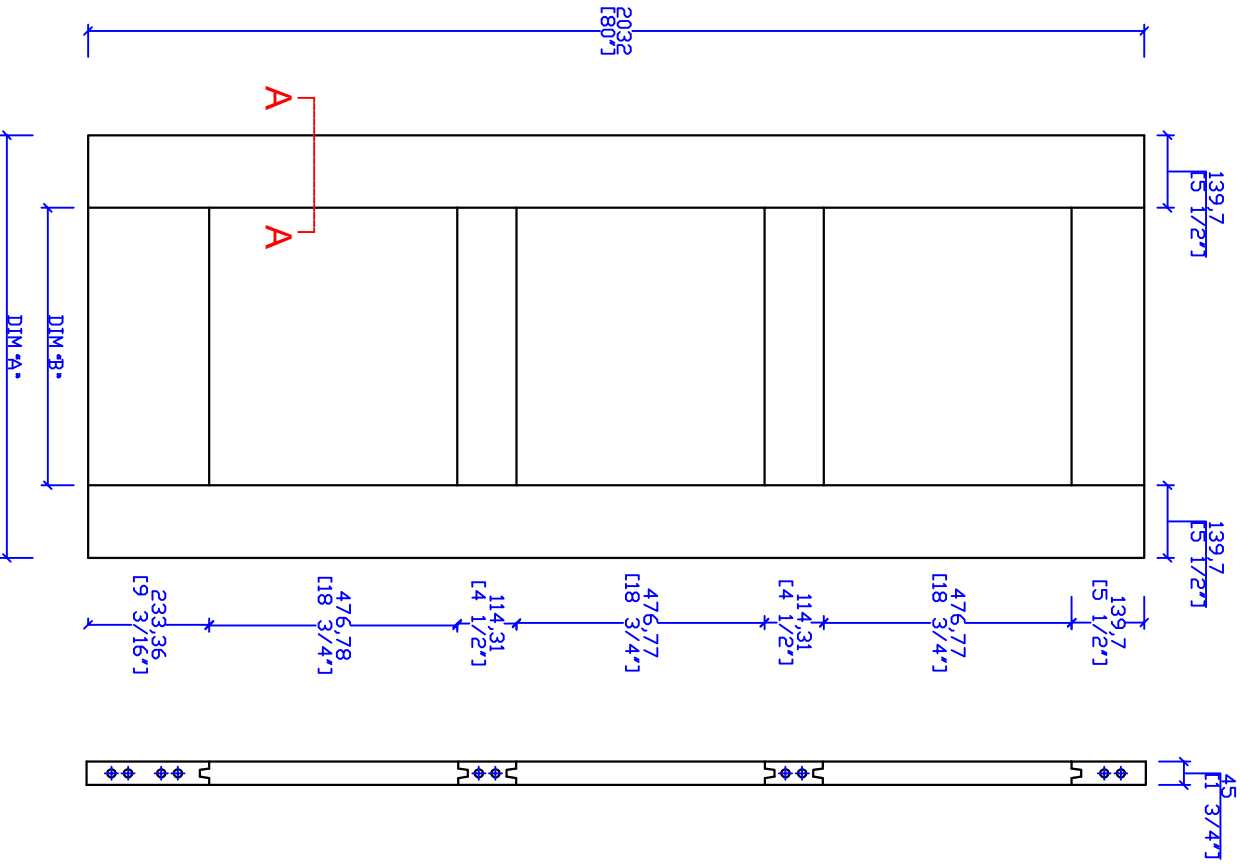

DOOR SIZE	DIM "A"	DIM "B"	PANEL SIZE	18mm
2-8	813 (32")	533.4 (21")	569x512 (22.4"x20.157")	
3-0	914 (36")	635.0 (25")	670x512 (26.378"x20.157")	

THIS DRAWING AND THE INFORMATION CONTAINED HEREIN IS PROPRIETARY TO TRIMLITE COMPANY AND SHALL NOT BE REPRODUCED, COPIED OR DISCLOSED IN WHOLE OR PART, OR USED FOR MANUFACTURE OR FOR ANY OTHER PURPOSE WITHOUT THE WRITTEN PERMISSION OF TRIMLITE COMPANY.

Rev. #	Description	Date	by Whom
A		2017.05.05	

TITLE
8433-FR
(1-3/4"x6-8") MDF

DRAWING NO. **T-8433FR-80-45**

LAYOUT 9/12 SCALE NTS DIMENSIONS ARE IN mm/[in "]

DRAWN BY: DATE

TRIMLITE